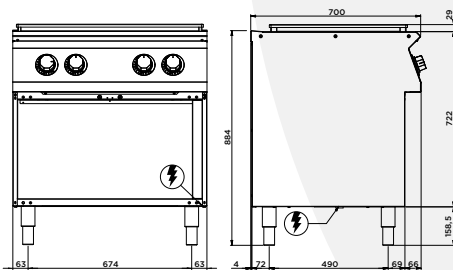

Electric solid top on open cabinet or with electric static oven. Top thickness 15/10. Radiant heating elements. Temperature controlled by energy regulator with gradual regulation of the power supply. Chromed heating plates have a temperature limit with automatic reset. Electric static oven with Gastronorm dimensions 1/1. Separated heating controls: bottom, top, and combined. Framework is fabricated from stainless steel.

	EM74TPE	EM74TFE
Dimensioni / Dimensions	800 x 700 x 900 mm	800 x 700 x 900 mm
Peso netto / Net weight	64 Kg	75 Kg
Altezza regolazione piedini Ø 2" / Feet height adjustment Ø 2"	120/160 mm	120/160 mm
Riciclabilità % del peso apparecchio / Recyclable % of appliance	98%	98%
Tensione / Voltage	380/415V 3N	380/415V 3N
Ampere / Amps	22,7 A	22,7 A
Frequenza / Frequency	50/60 Hz	50/60 Hz
Potenza forno elettrico / Electric oven power	-	3,0 kW
Consumo d'energia elettrica / Electric energy consumption	10,0 kW	13,0 kW
Indice di protezione all'acqua / Water ingress protection rating	IPX4	IPX4
Vano (neutro) / Interior cabinet	759 x 408 x 628 mm	-
Tuttapiastro / Solid top	770 x 569	770 x 569
Interno forno / Oven interior	-	573 x 372 x 416 mm
Numero di livelli / No. of shelves	-	4
Spazio tra 2 livelli / Space between 2 shelves	-	55 mm
Suola forno / Oven floor	-	532 x 373 mm
Dimensioni imballo / Package dimensions	850 x 780 x 1260 mm	850 x 780 x 1260 mm
Peso lordo / Gross weight	71 Kg	83 Kg
Volume / Volume	0,83 m³	0,83 m³

EM74TPE